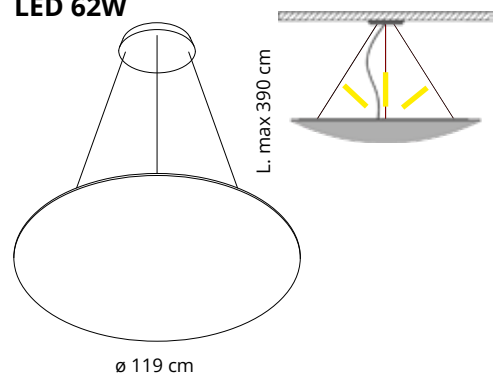

LED 62W

Colore
Colour

Codice/Code

7IB120CLR-0001

7IB120CLR-8007

Colore
Colour

Codice/Code

7IB120CLR-8033

7IB120CLR-6075

Pannello con imbottitura interna in poliester a **densità variabile** Snowsound® Technology. Rivestimento esterno in tessuto di poliester Trevira CS®. **Compresi attacchi a soffitto. CON LED 62W, 3000K**

Panel with polyester internal padding with Snowsound® Technology **variable density**. Polyester covering in Trevira CS® fabric. **Including ceiling connections. WITH LED 62W, 3000K**

Panneau avec rembourrage interne en polyester à **densité variable** Snowsound® Technology. Revêtement externe en tissu de polyester Trevira CS®. **Connexions plafond inclus. AVEC LED 62W, 3000K**

Panel con acolchado interior de poliéster de **densidad variable** Snowsound® Technology. Revestimiento exterior de tejido de poliéster Trevira CS®. **Incluye conexiones techo. CON LED 62W, 3000K**

Paneel mit Polyester-Füllmaterial von **unterschiedlicher Dichte** Snowsound® Technology. Polyester-Bezug aus Trevira CS®-Material. **Inklusive Deckenanschlüssen. MIT LED 62W, 3000 K**