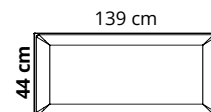

Medtronic Italia, Milano (Italy)

Colore Colour	Codice/Code Prezzo/Price	Codice/Code Prezzo/Price	Codice/Code Prezzo/Price	Codice/Code Prezzo/Price	Codice/Code Prezzo/Price	
Bianco White	0001	7S408-0001	7S412-0001	7S414-0001	7S416-0001	7S418-0001
Grigio argento Silver grey	8004	7S408-8004	7S412-8004	7S414-8004	7S416-8004	7S418-8004
Grigio scuro Dark grey	8007	7S408-8007	7S412-8007	7S414-8007	7S416-8007	7S418-8007
Beige Beige	1008	7S408-1008	7S412-1008	7S414-1008	7S416-1008	7S418-1008
Giallo Yellow	3008	7S408-3008	7S412-3008	7S414-3008	7S416-3008	7S418-3008
Arancione Orange	4030	7S408-4030	7S412-4030	7S414-4030	7S416-4030	7S418-4030
Rosso Red	4027	7S408-4027	7S412-4027	7S414-4027	7S416-4027	7S418-4027
Verde chiaro Light green	7004	7S408-7004	7S412-7004	7S414-7004	7S416-7004	7S418-7004
Azzurro Light blue	6046	7S408-6046	7S412-6046	7S414-6046	7S416-6046	7S418-6046
Ottanio Teal	6075	7S408-6075	7S412-6075	7S414-6075	7S416-6075	7S418-6075
Bianco ghiaccio Cool white	8002	_____	7S412-8002	_____	7S416-8002	_____
Nero Black	8033	_____	7S412-8033	_____	7S416-8033	_____

Pannello con imbottitura interna in poliester a **densità variabile** Snowsound® Technology. Rivestimento esterno in tessuto di poliester Trevira CS®.

Panel with polyester internal padding with Snowsound® Technology **variable density**. Polyester covering in Trevira CS® fabric.

Panneau avec rembourrage interne en polyester à **densité variable** Snowsound® Technology. Revêtement externe en tissu de polyester Trevira CS®.

Panel con acolchado interior de poliéster de **densidad variable** Snowsound® Technology. Revestimiento exterior de tejido de poliéster Trevira CS®.

Panel mit Polyester-Füllmaterial von **unterschiedlicher Dichte** Snowsound® Technology. Polyester-Bezug aus Trevira CS®-Material.