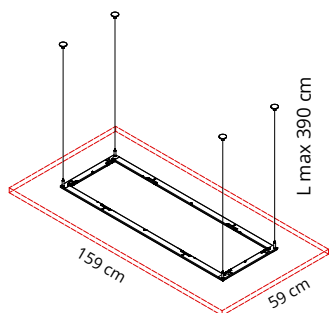

7OSF16060

7OSF16060M

cad
each ≥ 6 pz

Struttura per fissaggio a soffitto per pannelli Snowsound:
Frame for Snowsound panels ceiling fixing:
Structure pour accrochage au plafond pour panneaux Snow-
sound:
Estructura para el montaje al techo para paneles Snowsound:
Rahmen für die Deckenbefestigung für Snowsound Paneele:

59x159 cm 7S166-XXXX

Pannelli vedi pag. 37
Panels see page 37