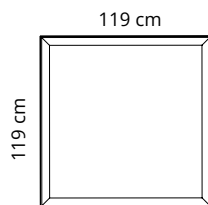

Colore Colour	Codice/Code Prezzo/Price	Codice/Code Prezzo/Price
Bianco White	0001	7S1212-0001
Grigio argento Silver grey	8004	7S1212-8004
Grigio scuro Dark grey	8007	7S1212-8007
Beige Beige	1008	7S1212-1008
Giallo Yellow	3008	7S1212-3008
Arancione Orange	4030	7S1212-4030
Rosso Red	4027	7S1212-4027
Verde chiaro Light green	7004	7S1212-7004
Azzurro Light blue	6046	7S1212-6046
Ottanio Teal	6075	7S1212-6075
Bianco ghiaccio Cool white	8002	7S1212-8002
Nero Black	8033	7S1212-8033

Pannello con imbottitura interna in poliester a **densità variabile** Snowsound® Technology. Rivestimento esterno in tessuto di poliester Trevira CS®.

Panel with polyester internal padding with Snowsound® Technology **variable density**. Polyester covering in Trevira CS® fabric.

Panneau avec rembourrage interne en polyester à **densité variable** Snowsound® Technology. Revêtement externe en tissu de polyester Trevira CS®.

Panel con acolchado interior de poliéster de **densidad variable** Snowsound® Technology. Revestimiento exterior de tejido de poliéster Trevira CS®.

Panel mit Polyester-Füllmaterial von **unterschiedlicher Dichte** Snowsound® Technology. Polyester-Bezug aus Trevira CS®-Material.