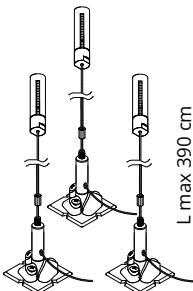

Dettaglio attacco a soffitto.
Ceiling mount detail.
Foro / hole ø 4,5 mm

Vite non inclusa.
Screw not included.

7S376/3-C
Nichel satinato
Nickel satined
Nickel satinée
Niquel satinado
Nickel satiniert

Kit 3 pcs.