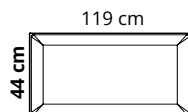

Colore Colour	Codice/Code Prezzo/Price	Codice/Code Prezzo/Price	Codice/Code Prezzo/Price	Codice/Code Prezzo/Price	Codice/Code Prezzo/Price	
Bianco White	0001	7S408-0001	7S412-0001	7S414-0001	7S416-0001	7S418-0001
Grigio argento Silver grey	8004	7S408-8004	7S412-8004	7S414-8004	7S416-8004	7S418-8004
Grigio scuro Dark grey	8007	7S408-8007	7S412-8007	7S414-8007	7S416-8007	7S418-8007
Beige Beige	1008	7S408-1008	7S412-1008	7S414-1008	7S416-1008	7S418-1008
Giallo Yellow	3008	7S408-3008	7S412-3008	7S414-3008	7S416-3008	7S418-3008
Arancione Orange	4030	7S408-4030	7S412-4030	7S414-4030	7S416-4030	7S418-4030
Rosso Red	4027	7S408-4027	7S412-4027	7S414-4027	7S416-4027	7S418-4027
Verde chiaro Light green	7004	7S408-7004	7S412-7004	7S414-7004	7S416-7004	7S418-7004
Azzurro Light blue	6046	7S408-6046	7S412-6046	7S414-6046	7S416-6046	7S418-6046
Ottanio Teal	6075	7S408-6075	7S412-6075	7S414-6075	7S416-6075	7S418-6075
Bianco ghiaccio Cool white	8002	_____	7S412-8002	_____	7S416-8002	_____
Nero Black	8033	_____	7S412-8033	_____	7S416-8033	_____

Pannello con imbottitura interna in poliester a **densità variabile** Snowsound® Technology. Rivestimento esterno in tessuto di poliester Trevira CS®.

Panel with polyester internal padding with Snowsound® Technology **variable density**. Polyester covering in Trevira CS® fabric.

Panneau avec rembourrage interne en polyester à **densité variable** Snowsound® Technology. Revêtement externe en tissu de polyester Trevira CS®.

Panel con acolchado interior de poliéster de **densidad variable** Snowsound® Technology. Revestimiento exterior de tejido de poliéster Trevira CS®.

Panel mit Polyester-Füllmaterial von **unterschiedlicher Dichte** Snowsound® Technology. Polyester-Bezug aus Trevira CS®-Material.