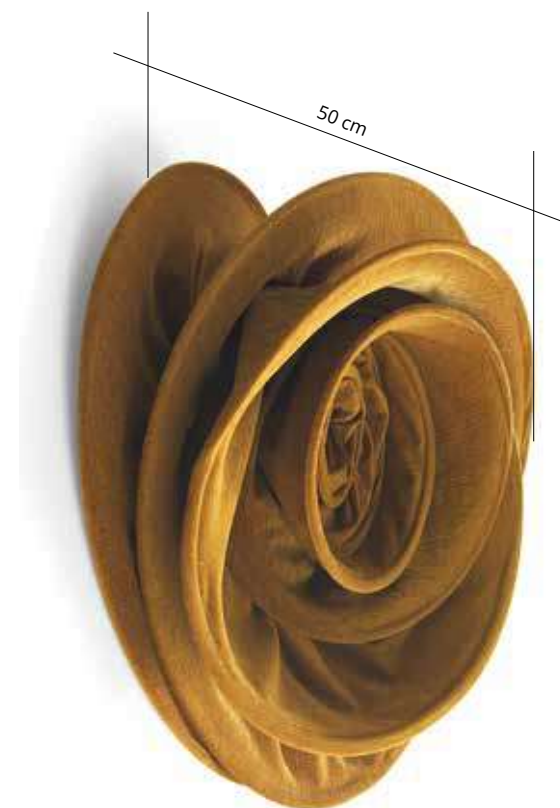

ø ~ 80 cm

Colore **FIBER 6**
Colour **Vedi pag. 335**
See page 335

7SIW80-600

7SIW80-603

7SIW80-605

7SIW80-606

7SIW80-610

Snowsound-Fiber 5 m²

Fatto a mano
Handmade

Oggetto decorativo acustico fonoassorbente realizzato con tessuti in poliester
Snowsound-Fiber 6 Velvet. Anima centrale in conglomerato ligneo. Fissaggio a pa-
rete (viti non incluse)

Sound absorbing acoustic decorative object made of **Snowsound-Fiber 6 Velvet**
polyester fabric. Central core in wood conglomerate. Wall mounting (screws not
included).

Objet décoratif phono-absorbant en tissu de polyester **Snowsound-Fiber 6 Velvet**.
Noyau central en conglomerat de bois. Pour fixation murale (vis pas fournies)

Objeto decorativo acústico fonoabsorbente que se realizó con tela de poliéster
Snowsound-Fiber 6 Velvet. Bastidor central de aglomerado de madera. Fijación
mural (tornillos no incluidos)

Schalldämpfendes Dekor-Objekt aus Polyester-Gewebe **Snowsound-Fiber 6 Velvet**.
Zentrales Gestell aus Holzkonglomerat. Wandbefestigung (Schrauben nicht mitgelie-
fert)