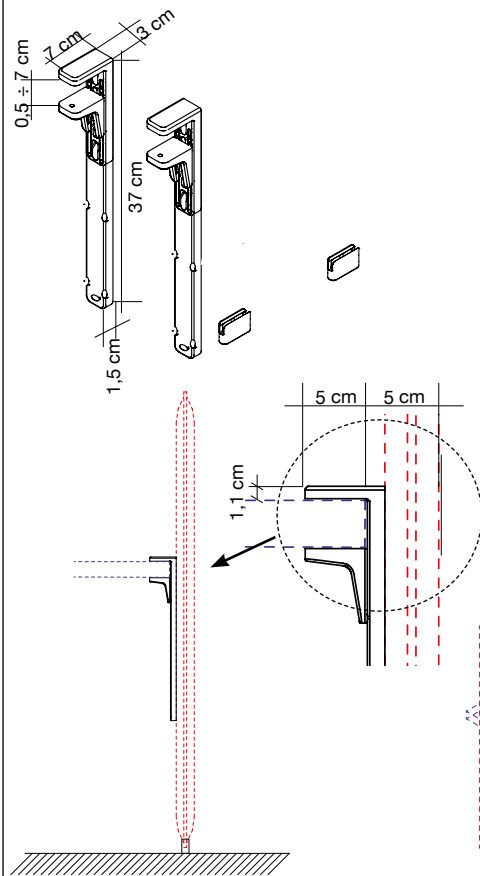

7S320-GA

Grigio argento
Silver grey
Gris argenté
Gris plata
Silbergrau

1 coppia / 1 pair
1 paire / 1 pare
1 Paar

7S320-BO

Bianco opaco
Mat white
Blanc mat
Blanco mate
Mattweiß

1 coppia / 1 pair
1 paire / 1 pare
1 Paar

Coppia attacchi con morsetto regolabile in alluminio e acciaio verniciato con polveri epossidiche per fissaggio al piano della scrivania. Completo di piedini in tecnopolimero e acciaio per l'appoggio a terra del pannello. **Per pannelli Oversize Desk pag. 114.**

Pair of brackets with adjustable clamp in powder-coated steel and aluminium for connection to the desk top. Complete with hi-tech polymer and steel small feet for the floor support of the panel. **For Oversize Desk panels page 114.**

Paire d'étriers avec étau réglable en acier et aluminium peint époxy pour fixation au bureau. Avec vérins en technopolymère et acier pour l'appui au sol du panneau. **Pour panneaux Oversize Desk page 114.**

Par de abrazaderas con sujetador ajustable en acero y aluminio recubierto epoxi para fijación al plan del escritorio. Completo con patas en tecnopolímero y acero para el apoyo en el suelo del panel. **Para panels Oversize Desk pag. 114.**

1 Paar Halterungen aus pulverbeschichtetem Stahl und Aluminium mit einstellbare Klemmen zur Befestigung an der Tischplatte. Mit Technopolymer- und Stahl-Füßchen ausgestattet, damit das Paneel auch auf den Boden gestellt werden kann. **Für Oversize Desk Paneele, Seite 114.**