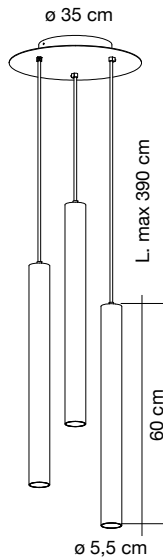

7LGH15-BO

Apparecchio di illuminazione a sospensione fornito di 3 sorgenti luminose a LED ciascuna da 10W, 3000K, con accensione unica. Corpi illuminanti realizzati in alluminio verniciato e dotati di cavo di alimentazione con lunghezza modificabile (L. max. 390 cm) per posizionare le lampade ad altezze differenti. Le sorgenti luminose arretrate garantiscono un comfort visivo ottimale. Per codici 7CLR873-XXX - 7CLR8203-XXX - 7CLR127-XXX - 7CLR1220-XXX.

Suspended lighting fixture with 3 LED lights with 10W output, 3000K and single switch. Light fixture made of painted aluminium, with a length-adjustable power cable (max. extension 390 cm) for setting luminaires at different heights. The recessed light sources offer optimal visual comfort. For codes 7CLR873-XXX - 7CLR8203-XXX - 7CLR127-XXX - 7CLR1220-XXX.

Appareil d'éclairage à suspension fourni avec 3 sources lumineuses à LED de 10W chacune, 3000K, avec allumage unique. Les corps lumineux sont en aluminium peint et équipés d'un câble d'alimentation d'une longueur modifiable (L. Max 390 cm) pour positionner les lampes à des hauteurs différentes. Les sources lumineuses en retrait assurent un confort visuel optimal. Pour art. 7CLR873-XXX - 7CLR8203-XXX - 7CLR127-XXX - 7CLR1220-XXX.

Aparato de iluminación colgante, que viene con 3 fuentes de luz de LED (de 10W cada una, 3000K, con encendido único). Los cuerpos de iluminación de aluminio pintado constan de un cable de alimentación, cuyo largo se puede modificar (L. máx. 390 cm) para ubicar las lámparas a alturas diferentes. Las fuentes de luz desplazadas hacia atrás garantizan un confort visual excelente. Para códigos 7CLR873-XXX - 7CLR8203-XXX - 7CLR127-XXX - 7CLR1220-XXX.

Hängeleuchte mit 3 LED-Lichtquellen, jede zu 10W, 3000K mit gleichzeitiger Einschaltung. Die Leuchtkörper sind aus lackiertem Aluminium gefertigt und mit einem längenverstellbaren Stromkabel (L. max. 390 cm) ausgestattet, um die Lampen in verschiedenen Höhen zu positionieren. Die versenkten Lichtquellen sorgen für optimalen Sichtkomfort. Für Art. 7CLR873-XXX - 7CLR8203-XXX - 7CLR127-XXX - 7CLR1220-XXX.