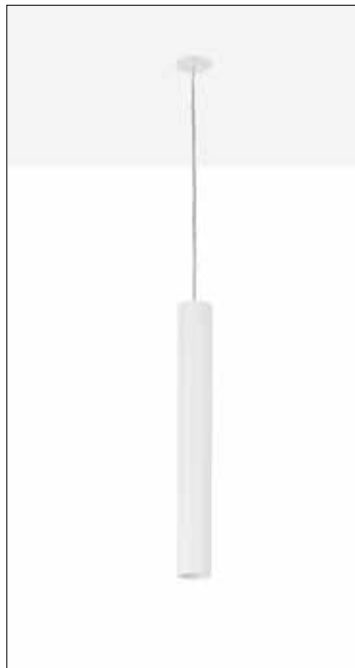

7LGH16-BO

Apparecchio di illuminazione a sospensione con sorgente luminosa a LED da 10W, 3000K. Corpo illuminante realizzato in alluminio verniciato e dotato di cavo di alimentazione con lunghezza modificabile (L. max. 390 cm). Le sorgenti luminose arretrate garantiscono un comfort visivo ottimale. Per codici 7CLR873-XXX - 7CLR8203-XXX - 7CLR127-XXX - 7CLR1220-XXX

Suspended lighting fixture with 1 LED light with 10W output, 3000K. Light fixture made of painted aluminium, with a length-adjustable power cable (max. extension 390 cm) The recessed light sources offer optimal visual comfort. For codes 7CLR873-XXX - 7CLR8203-XXX - 7CLR127-XXX - 7CLR1220-XXX

Appareil d'éclairage à suspension fourni avec 1 source lumineuse à LED de 10W, 3000K. Le corp lumineux est en aluminium peint et équipés d'un câble d'alimentation d'une longueur modifiable (L. Max 390 cm). Les sources lumineuses en retrait assurent un confort visuel optimal. Pour art. 7CLR873-XXX - 7CLR8203-XXX - 7CLR127-XXX - 7CLR1220-XXX

Aparato de iluminación colgante, que viene con 1 fuente de luz de LED (de 10W, 3000K). El cuerpo de iluminación de aluminio pintado consta de un cable de alimentación, cuyo largo se puede modificar (L. máx. 390 cm). Las fuentes de luz desplazadas hacia atrás garantizan un confort visual excelente. Para códigos 7CLR873-XXX - 7CLR8203-XXX - 7CLR127-XXX - 7CLR1220-XXX

Hängeleuchte mit 1 LED-Lichtquellen, jede zu 10W, 3000K. Die Leuchtkörper sind aus lackiertem Aluminium gefertigt und mit einem längenverstellbaren Stromkabel (L. max. 390 cm) ausgestattet. Die versenkten Lichtquellen sorgen für optimalen Sichtkomfort. Für Art. 7CLR873-XXX - 7CLR8203-XXX - 7CLR127-XXX - 7CLR1220-XXX.