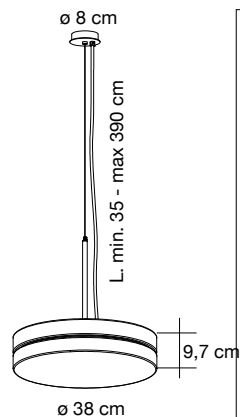

7LGH10-N

Apparecchio di illuminazione a sospensione con sorgente luminosa a LED da 25W, 3000K. Struttura in acciaio dotata di cavo regolabile in altezza, la particolare finitura satinata del diffusore in polietilene consente di ottenere un'emissione omogenea della luce. Cavo di alimentazione L. 390 cm. Per codici 7CLR873-XXX - 7CLR8203-XXX - 7CLR127-XXX - 7CLR1220-XXX.

Suspended lighting fixture with 25W LED source, 3000K. Steel structure with with height-adjustable cable. The special satin finish of the polyethylene diffuser enables the homogeneous emission of light. Power cable L. 390 cm. For codes 7CLR873-XXX - 7CLR8203-XXX - 7CLR127-XXX - 7CLR1220-XXX.

Appareil d'éclairage à suspension avec source de lumière à LED de 25 W, 3000K. La structure est munie d'un câble réglable en hauteur, la finition satinée particulière du diffuseur en polyéthylène permet d'obtenir une émission homogène de la lumière. Câble d'alimentation L. 390 cm. Pour art. 7CLR873-XXX - 7CLR8203-XXX - 7CLR127-XXX - 7CLR1220-XXX.

Aparato de iluminación colgante con fuente de luz de LED de 25 W, 3000K. Estructura de acero, con cable regulable en altura. El acabado satinado especial del difusor de polietileno permite obtener una emisión homogénea de la luz. Cable de alimentación de 390 cm de largo. Para códigos 7CLR873-XXX - 7CLR8203-XXX - 7CLR127-XXX - 7CLR1220-XXX.

Hängeleuchte mit 25W LED-Lichtquelle, 3000K. Struktur aus Stahl mit höhenverstellbarem Seil. Die spezielle satinierte Oberfläche des Polyethylen-Diffusors ermöglicht eine homogene Lichtabgabe. Stromversorgungskabel L. 390 cm. Für Art. 7CLR873-XXX - 7CLR8203-XXX - 7CLR127-XXX - 7CLR1220-XXX.