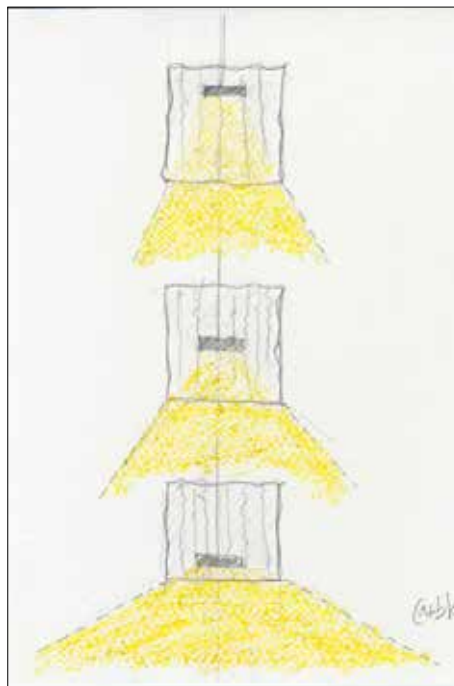

7LGH10-N

Apparecchio di illuminazione a sospensione con sorgente luminosa a LED da 25W, 3000K. Struttura in acciaio dotata di cavo regolabile in altezza, la particolare finitura satinata del diffusore in polietilene consente di ottenere un'emissione omogenea della luce. Cavo di alimentazione L. 390 cm. Per codici 7CLR873-XXX - 7CLR8203-XXX - 7CLR127-XXX - 7CLR1220-XXX.

Suspended lighting fixture with 25W LED source, 3000K. Steel structure with with height-adjustable cable. The special satin finish of the polyethylene diffuser enables the homogeneous emission of light. Power cable L. 390 cm. For codes 7CLR873-XXX - 7CLR8203-XXX - 7CLR127-XXX - 7CLR1220-XXX.

Appareil d'éclairage à suspension avec source de lumière à LED de 25 W, 3000K. La structure est munie d'un câble réglable en hauteur, la finition satinée particulière du diffuseur en polyéthylène permet d'obtenir une émission homogène de la lumière. Câble d'alimentation L. 390 cm. Pour art. 7CLR873-XXX - 7CLR8203-XXX - 7CLR127-XXX - 7CLR1220-XXX.

Aparato de iluminación colgante con fuente de luz de LED de 25 W, 3000K. Estructura de acero, con cable regulable en altura. El acabado satinado especial del difusor de polietileno permite obtener una emisión homogénea de la luz. Cable de alimentación de 390 cm de largo. Para códigos 7CLR873-XXX - 7CLR8203-XXX - 7CLR127-XXX - 7CLR1220-XXX.

Hängeleuchte mit 25W LED-Lichtquelle, 3000K. Struktur aus Stahl mit höhenverstellbarem Seil. Die spezielle satinierte Oberfläche des Polyethylen-Diffusors ermöglicht eine homogene Lichtabgabe. Stromversorgungskabel L. 390 cm. Für Art. 7CLR873-XXX - 7CLR8203-XXX - 7CLR127-XXX - 7CLR1220-XXX.